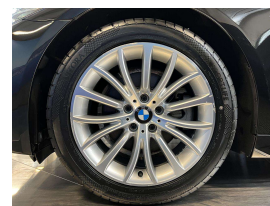

Wholesale Cars Direct

2015 BMW 523i Highline - Grade 4.5 - Leather - NZ Nav &

| | | | | |
|---------|-----------|---------|-------|----------|
| Vehicle | Odometer | Engine | Seats | Stock ID |
| Details | 59.600 km | 2000 cc | - | 15278 |

TRADE IN's

All trade ins can be facilitated here quickly and easily

FINANCE

Using only New Zealand's best finance companies we are focused on ensuring a simple, hassle-free experience to have you driving away in your new vehicle as quickly as possible