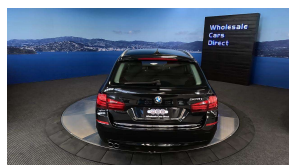

Wholesale Cars Direct

2015 BMW 523i Highline - Grade 4.5 - Leather - NZ Nav &

| | | | | |
|---------|-----------|---------|-------|----------|
| Vehicle | Odometer | Engine | Seats | Stock ID |
| Details | 59.600 km | 2000 cc | - | 15278 |

TRADE IN's

All trade ins can be facilitated here quickly and easily

FINANCE

Using only New Zealand's best finance companies we are focused on ensuring a simple, hassle-free experience to have you driving away in your new vehicle as quickly as possible