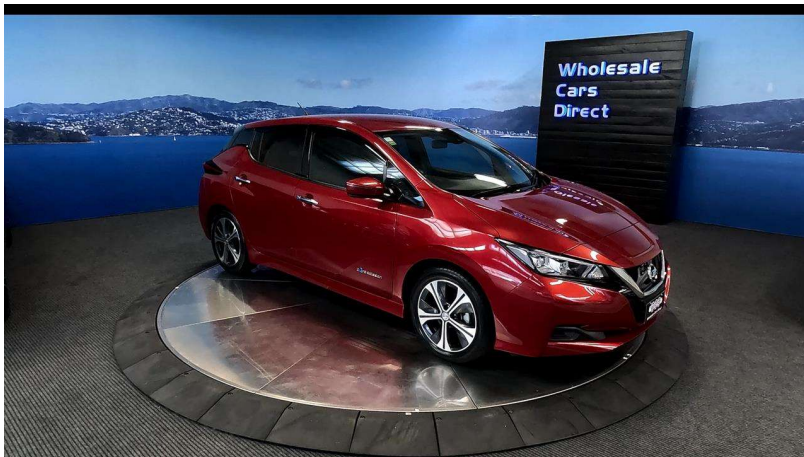

Wholesale Cars Direct

2018 Nissan Leaf X 40kwh - 92% SOH Grade 5 A - English

Vehicle	Odometer	Engine	Seats	Stock ID
Details	13.684 km	0 cc	5	16113

TRADE IN's

All trade ins can be facilitated here quickly and easily