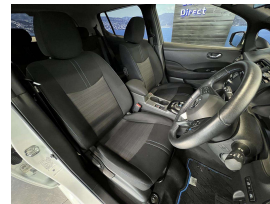

Wholesale Cars Direct

2017 Nissan Leaf G 40kwh - 93% SOH - Grade 5 A - English

Vehicle	Odometer	Engine	Seats	Stock ID
Details	12,348 km	0 cc	5	16129

TRADE IN's

All trade ins can be facilitated here quickly and easily