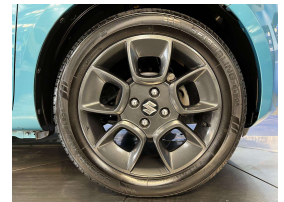

Quality is not a marketing act at Wholesale Cars Direct, it is who we are.

Grade 4.5, unmarked immaculate WCD example. An impressive features list for this fun SUV include Cruise control, Paddle shift tiptronic, Proximity key, Push button start, Heated drivers seat, 3 point seats belts for all passengers, Proximity key, 16 inch factory alloys, Lane departure warning, Climate control, Reverse camera, Forward collision warning. The 1.2 Litre petrol engine along with the Hybrid system have a combined power of 61kw.

TRADE IN's

All trade ins can be facilitated here quickly and easily

FINANCE

Using only New Zealands best finance companies we are focused on ensuring a simple, hassle free experience to have you driving away in your new vehicle as quickly as possible

Wholesale Cars Direct, Phone 0800 22 44 02, Email sales@wcd.co.nz