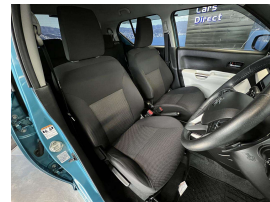

Quality is not a marketing act at Wholesale Cars Direct, it is who we are.

Grade 4.5, unmarked immaculate WCD example. An impressive features list for this fun SUV include Cruise control, Paddle shift tiptronic, Proximity key, Push button start, Heated drivers seat, 3 point seats belts for all passengers, Proximity key, 16 inch factory alloys, Lane departure warning, Climate control, Reverse camera, Forward collision warning. The 1.2 Litre petrol engine along with the Hybrid system have a combined power of 61kw.

TRADE IN's

All trade ins can be facilitated here quickly and easily

FINANCE

Using only New Zealands best finance companies we are focused on ensuring a simple, hassle free experience to have you driving away in your new vehicle as quickly as possible

Wholesale Cars Direct, Phone 0800 22 44 02, Email sales@wcd.co.nz