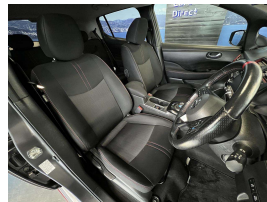

Wholesale Cars Direct

2018 Nissan Leaf Nismo 40kwh - English Dash & Stereo

Vehicle	Odometer	Engine	Seats	Stock ID
Details	45,300 km	0 cc	5	16138

Quality is not a marketing act at Wholesale Cars Direct, it is who we are.

This Nismo Leaf is a stunning example of WCD award winning presentation. A brand new set of tyres fitted in NZ through the old set having aged cracks. This leaf comes with 88% battery state of health. Features include Nismo alloy wheels, 10 x SRS airbags, Radar Cruise control, Heated Seats, Top view camera, Heated steering wheel, Forward collision warning, Factory Bluetooth handsfree & music streaming, Reverse Camera, Pro Pilot, Dash & stereo converted to English, 3 Point seat belts for all seats, Isofix car seat anchor points, Parking sensors, Proximity key, Push button start, We also supply a Deluxe NZ spec 8 amp charger cable with delayed start, LCD screen and over current protection at a cost to WCD, not you of \$599.