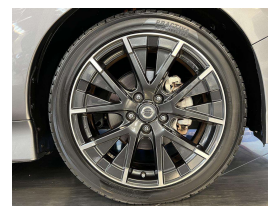

Wholesale Cars Direct

2018 Nissan Leaf Nismo 40kwh - English Dash & Stereo

Vehicle	Odometer	Engine	Seats	Stock ID
Details	45,300 km	0 cc	5	16138

Quality is not a marketing act at Wholesale Cars Direct, it is who we are.

This Nismo Leaf is a stunning example of WCD award winning presentation. A brand new set of tyres fitted in NZ through the old set having aged cracks. This leaf comes with 88% battery state of health. Features include Nismo alloy wheels, 10 x SRS airbags, Radar Cruise control, Heated Seats, Top view camera, Heated steering wheel, Forward collision warning, Factory Bluetooth handsfree & music streaming, Reverse Camera, Pro Pilot, Dash & stereo converted to English, 3 Point seat belts for all seats, Isofix car seat anchor points, Parking sensors, Proximity key, Push button start, We also supply a Deluxe NZ spec 8 amp charger cable with delayed start, LCD screen and over current protection at a cost to WCD, not you of \$599.