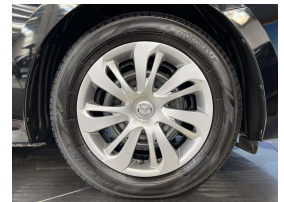

## 2018 Mazda Demio 13C \$14,600

Vehicle	Odometer	Engine	Seats	Stock ID
Details	39.400 km	1300 cc	-	15678

Quality is not a marketing act at Wholesale Cars Direct, it is who we are.

Buy safe, please go through our check list line by line that is added to our photo list or on our website. This is to help the inexperienced purchaser or give the most discerning confidence. WCD vehicles pass every mechanical check. Features on this immaculate Demio include Proximity key, Push button start, Stability control, ISOFIX child seat anchors, 3 point seat belt for all seats, Forward collision warning, Lane departure warning, blind spot monitoring, Auto wipers, Auto headlights, Parking sensors. Equipped with the 1.3 Litre engine that develops 64kw.