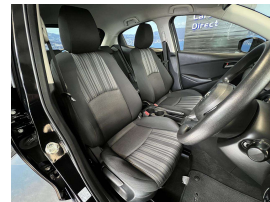

## 2018 Mazda Demio 13C \$14,600

Vehicle	Odometer	Engine	Seats	Stock ID
Details	39.400 km	1300 cc	-	15678

Quality is not a marketing act at Wholesale Cars Direct, it is who we are.

Buy safe, please go through our check list line by line that is added to our photo list or on our website. This is to help the inexperienced purchaser or give the most discerning confidence. WCD vehicles pass every mechanical check. Features on this immaculate Demio include Proximity key, Push button start, Stability control, ISOFIX child seat anchors, 3 point seat belt for all seats, Forward collision warning, Lane departure warning, blind spot monitoring, Auto wipers, Auto headlights, Parking sensors. Equipped with the 1.3 Litre engine that develops 64kw.