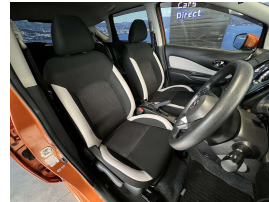

Wholesale Cars Direct

2016 Nissan Note Hybrid Apple Car Play Android Auto Grade

Vehicle	Odometer	Engine	Seats	Stock ID
Details	69.000 km	1200 cc	-	15667

TRADE IN's

All trade ins can be facilitated here quickly and easily