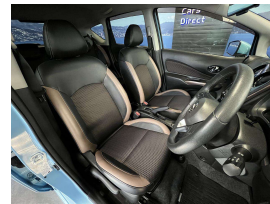

Wholesale Cars Direct

2016 Nissan Note Hybrid Medalist Spec - Apple Car Play

Vehicle	Odometer	Engine	Seats	Stock ID
Details	45.400 km	1200 cc	-	15694

TRADE IN's

All trade ins can be facilitated here quickly and easily