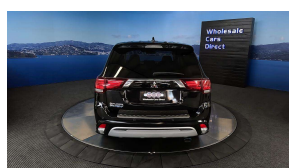

Wholesale Cars Direct

2019 Mitsubishi Outlander PHEV - 100% SOH - G - 2.4L -

Vehicle	Odometer	Engine	Seats	Stock ID
Details	58.486 km	2400 cc	5	16118

TRADE IN's

All trade ins can be facilitated here quickly and easily