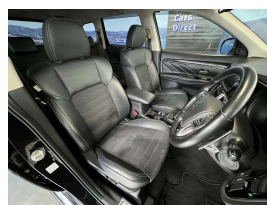

Wholesale Cars Direct

2019 Mitsubishi Outlander PHEV - 100% SOH - G - 2.4L -

Vehicle	Odometer	Engine	Seats	Stock ID
Details	58.486 km	2400 cc	5	16118

TRADE IN's

All trade ins can be facilitated here quickly and easily