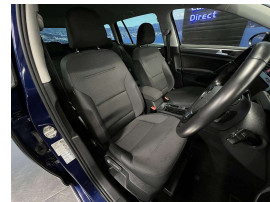

Wholesale Cars Direct

2019 Volkswagen Golf NZ Nav - Apple Car Play Android Auto

Vehicle	Odometer	Engine	Seats	Stock ID
Details	48,357 km	1200 cc	5	16156

TRADE IN's

All trade ins can be facilitated here quickly and easily