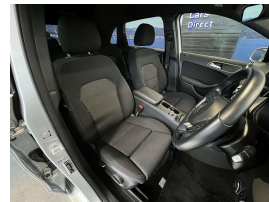

Wholesale Cars Direct

2016 Mercedes-Benz B 180 Grade 4.5 - NZ Nav & Stereo

Vehicle	Odometer	Engine	Seats	Stock ID
Details	32.700 km	1600 cc	-	15749

TRADE IN's

All trade ins can be facilitated here quickly and easily