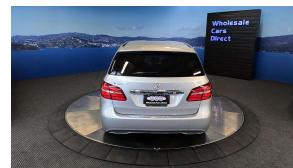

Wholesale Cars Direct

2016 Mercedes-Benz B 180 Grade 4.5 - NZ Nav & Stereo

Vehicle	Odometer	Engine	Seats	Stock ID
Details	32.700 km	1600 cc	-	15749

TRADE IN's

All trade ins can be facilitated here quickly and easily