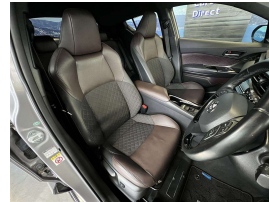

Wholesale Cars Direct

2017 Toyota C-HR Hybrid G - Grade 4.5 - Apple Car Play

Vehicle	Odometer	Engine	Seats	Stock ID
Details	73.800 km	1800 cc	-	15948

TRADE IN's

All trade ins can be facilitated here quickly and easily