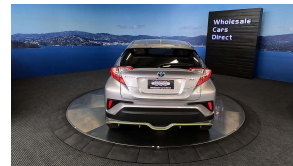

Wholesale Cars Direct

2017 Toyota C-HR Hybrid G - Grade 4.5 - Apple Car Play

Vehicle	Odometer	Engine	Seats	Stock ID
Details	73.800 km	1800 cc	-	15948

TRADE IN's

All trade ins can be facilitated here quickly and easily