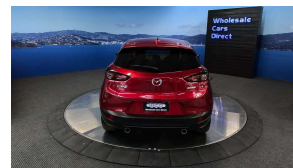

Wholesale Cars Direct

2018 Mazda Cx-3 Pro Active - Grade 4.5 - Apple Car Play

Vehicle	Odometer	Engine	Seats	Stock ID
Details	49.000 km	2000 cc	-	15937

TRADE IN's

All trade ins can be facilitated here quickly and easily