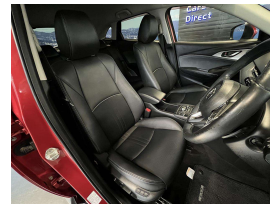

Wholesale Cars Direct

2018 Mazda Cx-3 Pro Active - Grade 4.5 - Apple Car Play

Vehicle	Odometer	Engine	Seats	Stock ID
Details	49.000 km	2000 cc	-	15937

TRADE IN's

All trade ins can be facilitated here quickly and easily