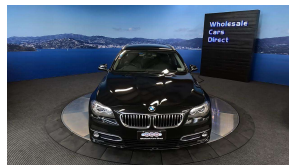

Wholesale Cars Direct

2015 BMW 523i Highline - Grade 4.5 - Leather - NZ Nav &

Vehicle	Odometer	Engine	Seats	Stock ID
Details	59.600 km	2000 cc	-	15278

TRADE IN's

All trade ins can be facilitated here quickly and easily