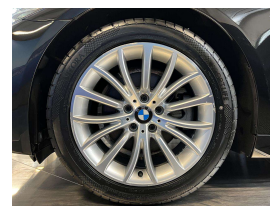

Wholesale Cars Direct

2015 BMW 523i Highline - Grade 4.5 - Leather - NZ Nav &

Vehicle	Odometer	Engine	Seats	Stock ID
Details	59.600 km	2000 cc	-	15278

TRADE IN's

All trade ins can be facilitated here quickly and easily