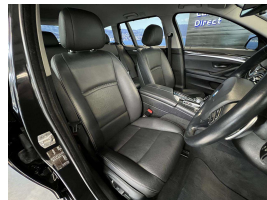

Wholesale Cars Direct

2015 BMW 523i Highline - Grade 4.5 - Leather - NZ Nav &

Vehicle	Odometer	Engine	Seats	Stock ID
Details	59.600 km	2000 cc	-	15278

TRADE IN's

All trade ins can be facilitated here quickly and easily