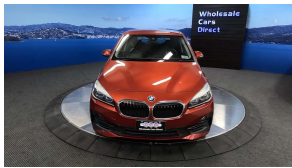

Wholesale Cars Direct

## 2018 BMW 218i Facelift Active Tourer - Premium Spec. \$21,990

<b>Stock ID</b>	17045
<b>Engine</b>	1500 cc
<b>Body</b>	Hatchback
<b>Odometer</b>	35,280 km
<b>Interior</b>	0
<b>Transmission</b>	Automatic

Welcome to Wholesale Cars Direct.  
WCD is quality, WCD is service, it is who we are.

A luxury European sports hatch at its economical best. Comes with stereo upgraded to NZ spec, NZ Navigation, Sports leather multi function steering wheel, Performance control, Driving assistant, Front collision warning, Lights package, Park distant control, Park assistant, Lane departure warning, Comfort access, Automatic tail gate, 18" factory alloy wheels, Factory Bluetooth, Motorsport suspension, L E D headlights, 8 Airbags, Sports front seats, Proximity key - Push button start, iDrive, Front/Rear parking sensors, Reverse camera, Heated front seats.