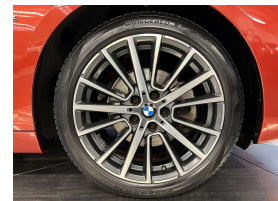

## 2018 BMW 218i Facelift Active Tourer - Premium Spec. \$21,990

<b>Stock ID</b>	17045
<b>Engine</b>	1500 cc
<b>Body</b>	Hatchback
<b>Odometer</b>	35,280 km
<b>Interior</b>	0
<b>Transmission</b>	Automatic

Welcome to Wholesale Cars Direct.  
WCD is quality, WCD is service, it is who we are.

A luxury European sports hatch at its economical best. Comes with stereo upgraded to NZ spec, NZ Navigation, Sports leather multi function steering wheel, Performance control, Driving assistant, Front collision warning, Lights package, Park distant control, Park assistant, Lane departure warning, Comfort access, Automatic tail gate, 18" factory alloy wheels, Factory Bluetooth, Motorsport suspension, L E D headlights, 8 Airbags, Sports front seats, Proximity key - Push button start, iDrive, Front/Rear parking sensors, Reverse camera, Heated front seats.