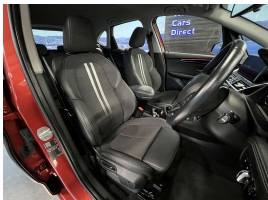

## 2018 BMW 218i Facelift Active Tourer - Premium Spec. \$21,990

<b>Stock ID</b>	17045
<b>Engine</b>	1500 cc
<b>Body</b>	Hatchback
<b>Odometer</b>	35,280 km
<b>Interior</b>	0
<b>Transmission</b>	Automatic

Welcome to Wholesale Cars Direct.  
WCD is quality, WCD is service, it is who we are.

A luxury European sports hatch at its economical best. Comes with stereo upgraded to NZ spec, NZ Navigation, Sports leather multi function steering wheel, Performance control, Driving assistant, Front collision warning, Lights package, Park distant control, Park assistant, Lane departure warning, Comfort access, Automatic tail gate, 18" factory alloy wheels, Factory Bluetooth, Motorsport suspension, L E D headlights, 8 Airbags, Sports front seats, Proximity key - Push button start, iDrive, Front/Rear parking sensors, Reverse camera, Heated front seats.