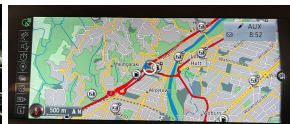

2018 BMW 218i Facelift Active Tourer - Premium Spec. $21,990