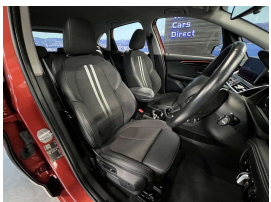

Wholesale Cars Direct

2018 BMW 218i Facelift Active Tourer - Premium Spec. \$19,990

Stock ID	17045
Engine	1500 cc
Body	Hatchback
Odometer	35,280 km
Interior	0
Transmission	Automatic

Welcome to Wholesale Cars Direct.
WCD is quality, WCD is service, it is who we are.

A luxury European sports hatch at its economical best. Comes with stereo upgraded to NZ spec, NZ Navigation, Sports leather multi function steering wheel, Performance control, Driving assistant, Front collision warning, Lights package, Park distant control, Park assistant, Lane departure warning, Comfort access, Automatic tail gate, 18" factory alloy wheels, Factory Bluetooth, Motorsport suspension, L E D headlights, 8 Airbags, Sports front seats, Proximity key - Push button start, iDrive, Front/Rear parking sensors, Reverse camera, Heated front seats.