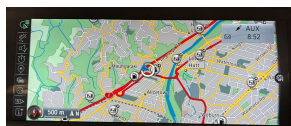

Wholesale Cars Direct

2018 BMW 218i Facelift Active Tourer - Premium Spec. \$19,990

Stock ID	17045
Engine	1500 cc
Body	Hatchback
Odometer	35,280 km
Interior	0
Transmission	Automatic

Welcome to Wholesale Cars Direct.
WCD is quality, WCD is service, it is who we are.

A luxury European sports hatch at its economical best. Comes with stereo upgraded to NZ spec, NZ Navigation, Sports leather multi function steering wheel, Performance control, Driving assistant, Front collision warning, Lights package, Park distant control, Park assistant, Lane departure warning, Comfort access, Automatic tail gate, 18" factory alloy wheels, Factory Bluetooth, Motorsport suspension, L E D headlights, 8 Airbags, Sports front seats, Proximity key - Push button start, iDrive, Front/Rear parking sensors, Reverse camera, Heated front seats.