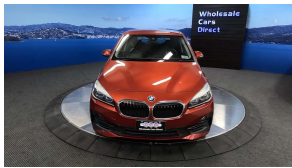

Wholesale Cars Direct

2018 BMW 218i Facelift Active Tourer - Premium Spec. \$17,990

Stock ID	17045
Engine	1500 cc
Body	Hatchback
Odometer	35,280 km
Interior	0
Transmission	Automatic

Welcome to Wholesale Cars Direct.
WCD is quality, WCD is service, it is who we are.

A luxury European sports hatch at its economical best. Comes with stereo upgraded to NZ spec, NZ Navigation, Sports leather multi function steering wheel, Performance control, Driving assistant, Front collision warning, Lights package, Park distant control, Park assistant, Lane departure warning, Comfort access, Automatic tail gate, 18" factory alloy wheels, Factory Bluetooth, Motorsport suspension, L E D headlights, 8 Airbags, Sports front seats, Proximity key - Push button start, iDrive, Front/Rear parking sensors, Reverse camera, Heated front seats.