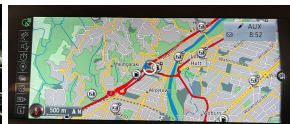

Wholesale Cars Direct

2018 BMW 218i Facelift Active Tourer - Premium Spec. \$17,990

Stock ID	17045
Engine	1500 cc
Body	Hatchback
Odometer	35,280 km
Interior	0
Transmission	Automatic

Welcome to Wholesale Cars Direct.
WCD is quality, WCD is service, it is who we are.

A luxury European sports hatch at its economical best. Comes with stereo upgraded to NZ spec, NZ Navigation, Sports leather multi function steering wheel, Performance control, Driving assistant, Front collision warning, Lights package, Park distant control, Park assistant, Lane departure warning, Comfort access, Automatic tail gate, 18" factory alloy wheels, Factory Bluetooth, Motorsport suspension, L E D headlights, 8 Airbags, Sports front seats, Proximity key - Push button start, iDrive, Front/Rear parking sensors, Reverse camera, Heated front seats.