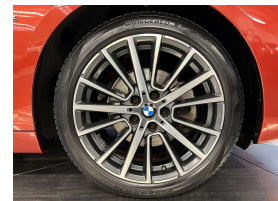

Wholesale Cars Direct

2018 BMW 218i Facelift Active Tourer - Premium Spec. \$17,990

Stock ID	17045
Engine	1500 cc
Body	Hatchback
Odometer	35,280 km
Interior	0
Transmission	Automatic

Welcome to Wholesale Cars Direct.
WCD is quality, WCD is service, it is who we are.

A luxury European sports hatch at its economical best. Comes with stereo upgraded to NZ spec, NZ Navigation, Sports leather multi function steering wheel, Performance control, Driving assistant, Front collision warning, Lights package, Park distant control, Park assistant, Lane departure warning, Comfort access, Automatic tail gate, 18" factory alloy wheels, Factory Bluetooth, Motorsport suspension, L E D headlights, 8 Airbags, Sports front seats, Proximity key - Push button start, iDrive, Front/Rear parking sensors, Reverse camera, Heated front seats.