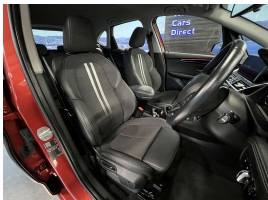

Wholesale Cars Direct

2018 BMW 218i Facelift Active Tourer - Premium Spec. \$17,990

Stock ID	17045
Engine	1500 cc
Body	Hatchback
Odometer	35,280 km
Interior	0
Transmission	Automatic

Welcome to Wholesale Cars Direct.
WCD is quality, WCD is service, it is who we are.

A luxury European sports hatch at its economical best. Comes with stereo upgraded to NZ spec, NZ Navigation, Sports leather multi function steering wheel, Performance control, Driving assistant, Front collision warning, Lights package, Park distant control, Park assistant, Lane departure warning, Comfort access, Automatic tail gate, 18" factory alloy wheels, Factory Bluetooth, Motorsport suspension, L E D headlights, 8 Airbags, Sports front seats, Proximity key - Push button start, iDrive, Front/Rear parking sensors, Reverse camera, Heated front seats.