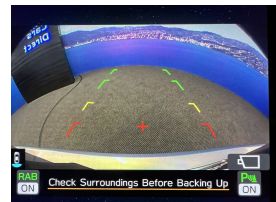

2021 Subaru Levorg GT EX - AWD New Shape - Grade 4.5 - Hot Car.