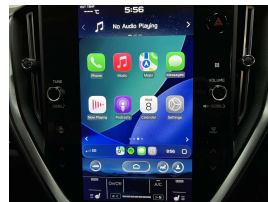

Wholesale Cars Direct

2021 Subaru Levorg GT EX - AWD New Shape - Grade 4.5 - Hot Car.

Stock ID 17195

Engine 1800 cc

Body Station Wagon

Odometer 65,690 km

Interior 0

Transmission Automatic

Welcome to Wholesale Cars Direct.
WCD is quality, WCD is service, it is who we are.

New shape grade 4.5 pristine Subaru Levorg GT EX. Comes with Apple Car Play - Android Auto, Bluetooth handsfree, Music streaming. Reverse camera, Rear parking sensors, Blind spot warning, Electric drivers seat, Heated front seats, Si Drive, 8 air bags, Multi function steering wheel with paddle shift tiptronic, 3 point seat belts for all passengers, Automatic Headlights, Automatic Wipers, Radar cruise control, 5 Star safety rating, Lane departure warning, Forward collision warning, Isfix car seat anchor points, Dual side climate control, Proximity key - Push button start, All wheel drive, 17" factory alloys with a brand new set of tires fitted in NZ, 1.8 Litre turbocharged direct-injection 4 cylinder petrol engine .