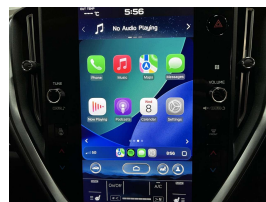

Wholesale Cars Direct

2021 Subaru Levorg GT EX - AWD New Shape - Grade 4.5 - Hot Car.

Stock ID	17195
Engine	1800 cc
Body	Station Wagon
Odometer	65,690 km
Interior	0
Transmission	Automatic

Welcome to Wholesale Cars Direct.
WCD is quality, WCD is service, it is who we are.

New shape grade 4.5 pristine Subaru Levorg GT EX. Comes with Apple Car Play - Android Auto, Bluetooth handsfree, Music streaming. Reverse camera, Rear parking sensors, Blind spot warning, Electric drivers seat, Heated front seats, Si Drive, 8 air bags, Multi function steering wheel with paddle shift tiptronic, 3 point seat belts for all passengers, Automatic Headlights, Automatic Wipers, Radar cruise control, 5 Star safety rating, Lane departure warning, Forward collision warning, Isfix car seat anchor points, Dual side climate control, Proximity key - Push button start, All wheel drive, 17" factory alloys with a brand new set of tires fitted in NZ, 1.8 Litre turbocharged direct-injection 4 cylinder petrol engine .