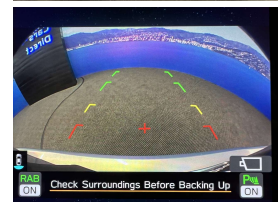

2021 Subaru Levorg GT EX - AWD New Shape - Grade 4.5 - Hot Car.

Stock ID	17195
Engine	1800 cc
Body	Station Wagon
Odometer	65,690 km
Interior	0
Transmission	Automatic

Welcome to Wholesale Cars Direct.
WCD is quality, WCD is service, it is who we are.

New shape grade 4.5 pristine Subaru Levorg GT EX. Comes with Apple Car Play - Android Auto, Bluetooth handsfree, Music streaming. Reverse camera, Rear parking sensors, Blind spot warning, Electric drivers seat, Heated front seats, Si Drive, 8 air bags, Multi function steering wheel with paddle shift tiptronic, 3 point seat belts for all passengers, Automatic Headlights, Automatic Wipers, Radar cruise control, 5 Star safety rating, Lane departure warning, Forward collision warning, Isfix car seat anchor points, Dual side climate control, Proximity key - Push button start, All wheel drive, 17" factory alloys with a brand new set of tires fitted in NZ, 1.8 Litre turbocharged direct-injection 4 cylinder petrol engine .