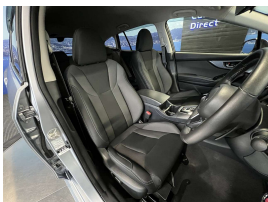

Wholesale Cars Direct

2021 Subaru Levorg GT EX - AWD New Shape - Grade 4.5 - Hot Car.

Stock ID	17195
Engine	1800 cc
Body	Station Wagon
Odometer	65,690 km
Interior	0
Transmission	Automatic

Welcome to Wholesale Cars Direct.
WCD is quality, WCD is service, it is who we are.

New shape grade 4.5 pristine Subaru Levorg GT EX. Comes with Apple Car Play - Android Auto, Bluetooth handsfree, Music streaming. Reverse camera, Rear parking sensors, Blind spot warning, Electric drivers seat, Heated front seats, Si Drive, 8 air bags, Multi function steering wheel with paddle shift tiptronic, 3 point seat belts for all passengers, Automatic Headlights, Automatic Wipers, Radar cruise control, 5 Star safety rating, Lane departure warning, Forward collision warning, Isfix car seat anchor points, Dual side climate control, Proximity key - Push button start, All wheel drive, 17" factory alloys with a brand new set of tires fitted in NZ, 1.8 Litre turbocharged direct-injection 4 cylinder petrol engine .