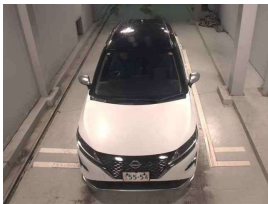

## 2021 Nissan Note Hybrid Autech Advanced - Full Leather - Grade 4.5.

**Stock ID** 17414  
**Engine** 1200 cc, Hybrid  
**Body** Hatchback  
**Odometer** 60,593 km  
**Interior** Leather  
**Transmission** Automatic