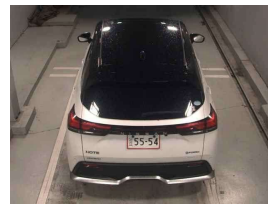

## 2021 Nissan Note Hybrid Autech Advanced - Full Leather - Grade 4.5.

**Stock ID** 17414  
**Engine** 1200 cc, Hybrid  
**Body** Hatchback  
**Odometer** 60,593 km  
**Interior** Leather  
**Transmission** Automatic