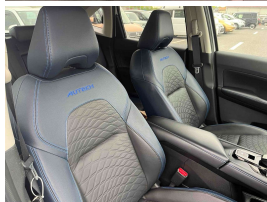

## 2021 Nissan Note Hybrid Autech Advanced - Full Leather - Grade 4.5.

**Stock ID** 17414  
**Engine** 1200 cc, Hybrid  
**Body** Hatchback  
**Odometer** 60,593 km  
**Interior** Leather  
**Transmission** Automatic