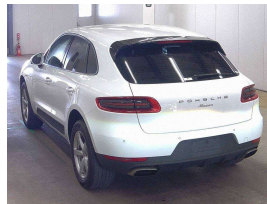

2017 Porsche Macan AWD - Grade 4.5 - Low Klm - WCD Pristine.

Stock ID 17434

Engine 2000 cc, Internal Combustion

Body SUV

Odometer 45,063 km

Interior 0

Transmission Automatic

Welcome to Wholesale Cars Direct. WCD is quality, WCD is service, it is who we are.

Very rare low klm grade 4.5 Porsche Macan, really hard to find with low Klm in such great condition. This is due to arrive end of June/early July. It can be fast tracked through compliance upon arrival with genuine interest, or purchased prior subject to condition & test drive.