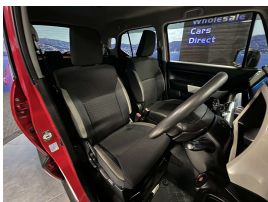

Wholesale Cars Direct

2018 Suzuki XBEE Hybrid MX - Wireless Apple Car Play - Andoird Auto.

Stock ID 17092
Engine 1000 cc, Hybrid
Body SUV
Odometer 81,750 km
Interior 0
Transmission Automatic

Welcome to Wholesale Cars Direct.
WCD is quality, WCD is service, it is who we are.

A funky style mild hybrid MX XBEE. Comes with proximity key - Push button start, Stereo fitted in NZ with wireless Apple Car Play, Android Auto, Bluetooth, 3 point seats belts for all passengers, Isofix car seat anchor points, Climate air condition, , Electronic stability control, Paddle shift tiptronic, Two keys, Pristine presentation as expected from WCD.