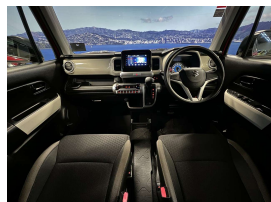

Wholesale Cars Direct

2018 Suzuki XBEE Hybrid MX - Wireless Apple Car Play - Andoird Auto.

Stock ID 17092
Engine 1000 cc, Hybrid
Body SUV
Odometer 81,750 km
Interior 0
Transmission Automatic

Welcome to Wholesale Cars Direct.
WCD is quality, WCD is service, it is who we are.

A funky style mild hybrid MX XBEE. Comes with proximity key - Push button start, Stereo fitted in NZ with wireless Apple Car Play, Android Auto, Bluetooth, 3 point seats belts for all passengers, Isofix car seat anchor points, Climate air condition, , Electronic stability control, Paddle shift tiptronic, Two keys, Pristine presentation as expected from WCD.