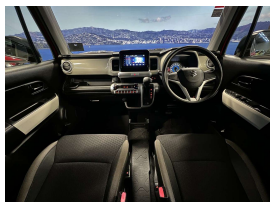

## 2018 Suzuki XBEE Hybrid MX - Wireless Apple Car Play - Andoird Auto.

**Stock ID** 17092

**Engine** 1000 cc, Hybrid

**Body** SUV

**Odometer** 81,750 km

**Interior** 0

**Transmission** Automatic

Welcome to Wholesale Cars Direct.  
WCD is quality, WCD is service, it is who we are.

A funky style mild hybrid MX XBEE. Comes with proximity key - Push button start, Stereo fitted in NZ with wireless Apple Car Play, Android Auto, Bluetooth, 3 point seats belts for all passengers, Isofix car seat anchor points, Climate air condition, , Electronic stability control, Paddle shift tiptronic, Two keys, Pristine presentation as expected from WCD.