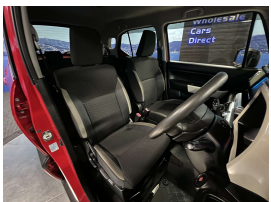

## 2018 Suzuki XBEE Hybrid MX - Wireless Apple Car Play - Andoird Auto.

**Stock ID** 17092

**Engine** 1000 cc, Hybrid

**Body** SUV

**Odometer** 81,750 km

**Interior** 0

**Transmission** Automatic

Welcome to Wholesale Cars Direct.  
WCD is quality, WCD is service, it is who we are.

A funky style mild hybrid MX XBEE. Comes with proximity key - Push button start, Stereo fitted in NZ with wireless Apple Car Play, Android Auto, Bluetooth, 3 point seats belts for all passengers, Isofix car seat anchor points, Climate air condition, , Electronic stability control, Paddle shift tiptronic, Two keys, Pristine presentation as expected from WCD.