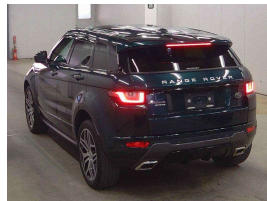

2017 Land Rover Range Rover Evoque HSE AWD Dynamic - Cool Look -

Stock ID 17345
Engine 2000 cc
Body SUV
Odometer 61,986 km
Interior Leather
Transmission Automatic

Welcome to Wholesale Cars Direct. WCD is quality, WCD is service, it is who we are.

An outstanding rare colour Evoque Dynamic. This is due to arrive end of June. It can be fast tracked through compliance upon arrival with genuine interest, or purchased prior subject to condition & test drive.