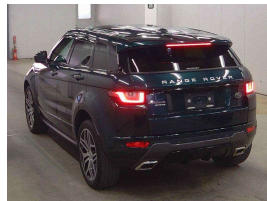

2017 Land Rover Range Rover Evoque HSE AWD Dynamic - Cool Look -

Stock ID 17345

Engine 2000 cc, Internal Combustion

Body SUV

Odometer 61,986 km

Interior Leather

Transmission Automatic

Welcome to Wholesale Cars Direct. WCD is quality, WCD is service, it is who we are.

This vehicle is in storge. It can be processed upon genuine interest or purchased subject to condition & test drive.