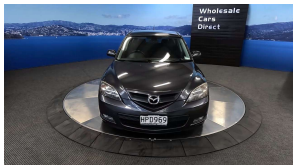

Wholesale Cars Direct

2006 Mazda Axela 2.3 Litre - Great Condition. \$8,990

Stock ID 16349
Engine 2260 cc, Internal Combustion
Body Hatchback
Odometer 120,000 km
Interior 5 seats, 0
Transmission Automatic

Welcome to Wholesale Cars Direct.
WCD is quality, WCD is service, it is who we are.

First registered in NZ August 2014, Just one owner since then, plus WCD. A really well cared for car. Comes with 3 point seat belt for all seats, factory alloys, Paddle shift tiptronic, Auto headlights, Air conditioning.