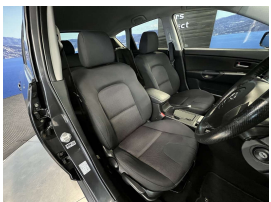

Wholesale Cars Direct

2006 Mazda Axela 2.3 Litre - Great Condition. \$8,990

Stock ID 16349
Engine 2260 cc, Internal Combustion
Body Hatchback
Odometer 120,000 km
Interior 5 seats, 0
Transmission Automatic

Welcome to Wholesale Cars Direct.
WCD is quality, WCD is service, it is who we are.

First registered in NZ August 2014, Just one owner since then, plus WCD. A really well cared for car. Comes with 3 point seat belt for all seats, factory alloys, Paddle shift tiptronic, Auto headlights, Air conditioning.