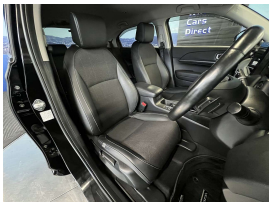

Wholesale Cars Direct

2021 Honda VezeL Hybrid E:HEV Z - Grade 4.5 - Premium Condition.

Stock ID	17211
Engine	1500 cc, Hybrid
Body	SUV
Odometer	62,630 km
Interior	0
Transmission	Automatic

Welcome to Wholesale Cars Direct.
WCD is quality, WCD is service, it is who we are.

Huge spec extremely comfortable hybrid new shape Honda VezeL. This is an absolute pristine example. Comes with Radar cruise control, 8 Airbags, Heated front seats, Heated steering wheel, LED headlights, Partial leather trim, Proximity keyless entry - Push button start, Stability Control, Selective drive modes, Forward collision warning, Lane departure warning, Lane keep assist system, Traffic sign recognition, Dual side climate control, Isofix car seat anchor points, 3 Point seat belts for all seats, 18 inch 2 tone factory alloys with a brand new set of tires fitted in NZ, Reverse camera, Electric tailgate, Blind spot warning system, Front/Rear parking sensors, Paddle shift tiptronic, Wireless Apple Car