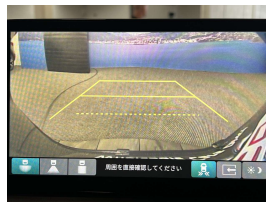

Wholesale Cars Direct

2021 Honda VezeL Hybrid E:HEV Z - Grade 4.5 - Premium Condition.

Stock ID	17211
Engine	1500 cc, Hybrid
Body	SUV
Odometer	62,630 km
Interior	0
Transmission	Automatic

Welcome to Wholesale Cars Direct.
WCD is quality, WCD is service, it is who we are.

Huge spec extremely comfortable hybrid new shape Honda VezeL. This is an absolute pristine example. Comes with Radar cruise control, 8 Airbags, Heated front seats, Heated steering wheel, LED headlights, Partial leather trim, Proximity keyless entry - Push button start, Stability Control, Selective drive modes, Forward collision warning, Lane departure warning, Lane keep assist system, Traffic sign recognition, Dual side climate control, Isofix car seat anchor points, 3 Point seat belts for all seats, 18 inch 2 tone factory alloys with a brand new set of tires fitted in NZ, Reverse camera, Electric tailgate, Blind spot warning system, Front/Rear parking sensors, Paddle shift tiptronic, Wireless Apple Car