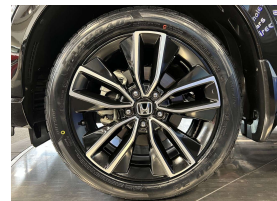

## 2021 Honda VezeL Hybrid E:HEV Z - Grade 4.5 - Premium Condition.

<b>Stock ID</b>	17211
<b>Engine</b>	1500 cc, Hybrid
<b>Body</b>	SUV
<b>Odometer</b>	62,630 km
<b>Interior</b>	0
<b>Transmission</b>	Automatic

Welcome to Wholesale Cars Direct.  
WCD is quality, WCD is service, it is who we are.

Huge spec extremely comfortable hybrid new shape Honda VezeL. This is an absolute pristine example. Comes with Radar cruise control, 8 Airbags, Heated front seats, Heated steering wheel, LED headlights, Partial leather trim, Proximity keyless entry - Push button start, Stability Control, Selective drive modes, Forward collision warning, Lane departure warning, Lane keep assist system, Traffic sign recognition, Dual side climate control, Isofix car seat anchor points, 3 Point seat belts for all seats, 18 inch 2 tone factory alloys with a brand new set of tires fitted in NZ, Reverse camera, Electric tailgate, Blind spot warning system, Front/Rear parking sensors, Paddle shift tiptronic, Wireless Apple Car