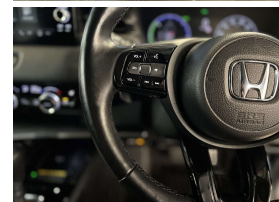

Wholesale Cars Direct

2021 Honda Vezel Hybrid E:HEV Z - Grade 4.5 - Premium Condition.

Stock ID	17211
Engine	1500 cc, Hybrid
Body	SUV
Odometer	62,630 km
Interior	0
Transmission	Automatic

Welcome to Wholesale Cars Direct.
WCD is quality, WCD is service, it is who we are.

Huge spec extremely comfortable hybrid new shape Honda Vezel. This is an absolute pristine example. Comes with Radar cruise control, 8 Airbags, Heated front seats, Heated steering wheel, LED headlights, Partial leather trim, Proximity keyless entry - Push button start, Stability Control, Selective drive modes, Forward collision warning, Lane departure warning, Lane keep assist system, Traffic sign recognition, Dual side climate control, Isofix car seat anchor points, 3 Point seat belts for all seats, 18 inch 2 tone factory alloys with a brand new set of tires fitted in NZ, Reverse camera, Electric tailgate, Blind spot warning system, Front/Rear parking sensors, Paddle shift tiptronic, Wireless Apple Car