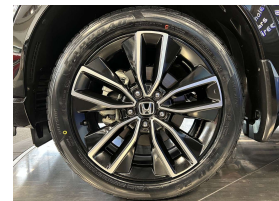

Wholesale Cars Direct

2021 Honda Vezel Hybrid E:HEV Z - Grade 4.5 - Premium Condition.

Stock ID	17211
Engine	1500 cc, Hybrid
Body	SUV
Odometer	62,630 km
Interior	0
Transmission	Automatic

Welcome to Wholesale Cars Direct.
WCD is quality, WCD is service, it is who we are.

Huge spec extremely comfortable hybrid new shape Honda Vezel. This is an absolute pristine example. Comes with Radar cruise control, 8 Airbags, Heated front seats, Heated steering wheel, LED headlights, Partial leather trim, Proximity keyless entry - Push button start, Stability Control, Selective drive modes, Forward collision warning, Lane departure warning, Lane keep assist system, Traffic sign recognition, Dual side climate control, Isofix car seat anchor points, 3 Point seat belts for all seats, 18 inch 2 tone factory alloys with a brand new set of tires fitted in NZ, Reverse camera, Electric tailgate, Blind spot warning system, Front/Rear parking sensors, Paddle shift tiptronic, Wireless Apple Car