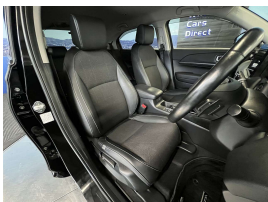

Wholesale Cars Direct

2021 Honda Vezel Hybrid E:HEV Z - Grade 4.5 - Premium Condition.

Stock ID	17211
Engine	1500 cc, Hybrid
Body	SUV
Odometer	62,630 km
Interior	0
Transmission	Automatic

Welcome to Wholesale Cars Direct.
WCD is quality, WCD is service, it is who we are.

Huge spec extremely comfortable hybrid new shape Honda Vezel. This is an absolute pristine example. Comes with Radar cruise control, 8 Airbags, Heated front seats, Heated steering wheel, LED headlights, Partial leather trim, Proximity keyless entry - Push button start, Stability Control, Selective drive modes, Forward collision warning, Lane departure warning, Lane keep assist system, Traffic sign recognition, Dual side climate control, Isofix car seat anchor points, 3 Point seat belts for all seats, 18 inch 2 tone factory alloys with a brand new set of tires fitted in NZ, Reverse camera, Electric tailgate, Blind spot warning system, Front/Rear parking sensors, Paddle shift tiptronic, Wireless Apple Car