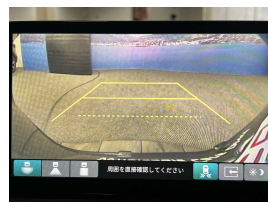

Stock ID	17211
Engine	1500 cc, Hybrid
Body	SUV
Odometer	62,630 km
Interior	0
Transmission	Automatic

Welcome to Wholesale Cars Direct.
WCD is quality, WCD is service, it is who we are.

Huge spec extremely comfortable hybrid new shape Honda Vezel. This is an absolute pristine example. Comes with Radar cruise control, 8 Airbags, Heated front seats, Heated steering wheel, LED headlights, Partial leather trim, Proximity keyless entry - Push button start, Stability Control, Selective drive modes, Forward collision warning, Lane departure warning, Lane keep assist system, Traffic sign recognition, Dual side climate control, Isofix car seat anchor points, 3 Point seat belts for all seats, 18 inch 2 tone factory alloys with a brand new set of tires fitted in NZ, Reverse camera, Electric tailgate, Blind spot warning system, Front/Rear parking sensors, Paddle shift tiptronic, Wireless Apple Car