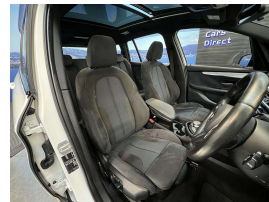

## 2017 BMW 218i Motorsport 7 Seater, NZ Nav & Stereo

Vehicle	Odometer	Engine	Seats	Stock ID
Details	70.900 km	1500 cc	-	15407