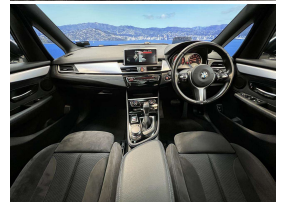

## 2017 BMW 218i Motorsport 7 Seater, NZ Nav & Stereo

Vehicle	Odometer	Engine	Seats	Stock ID
Details	70.900 km	1500 cc	-	15407