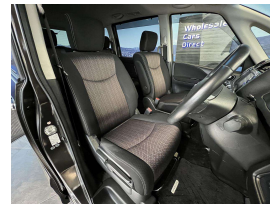

Quality is not a marketing act at Wholesale Cars Direct, it is who we are.

Buy safe with WCD, please go through our check list line by line that is added to our photo list, or on our website to buy with confidence, or to help the inexperienced purchaser. Our vehicles pass every mechanical check. This Nissan Serena we fitted a new set of tyres at a cost of $619 & a NZ stereo with Bluetooth handsfree, music streaming, Apple CarPlay Android with Reverse camera, plus it comes with 8 Seats, Factory 16 inch alloy wheels, Twin electric sliding side doors, Twin airbags, ISOFIX anchor points, Front colision warning system, Stability control, Cruise control, Climate air condition, Lane departure warning, Parking sensors, Push button start, Proximity keyless & Climate Control. The 2.0 Litre petrol engine generates additional electricity which is stored and used to power the vehicles electrics.

TRADE IN's

All trade ins can be facilitated here quickly and easily

FINANCE

Using only New Zealands best finance companies we are focused on ensuring a simple, hassle free experience to have you driving away in your new vehicle as quickly as possible

Wholesale Cars Direct, Phone 0800 22 44 02, Email sales@wcd.co.nz