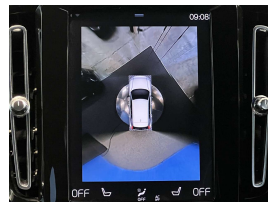

2021 Volvo XC40 Hybrid B4 AWD R-Design - Low Kms - BIG Spec - Grac