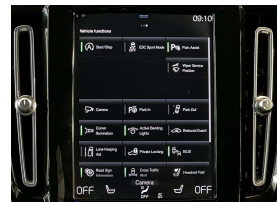

Wholesale Cars Direct

2021 Volvo XC40 Hybrid B4 AWD R-Design - Low Kms - BIG Spec - Grac

Stock ID	17347
Engine	2000 cc, Hybrid
Body	SUV
Odometer	43,880 km
Interior	0
Transmission	Automatic

Welcome to Wholesale Cars Direct.
WCD is quality, WCD is service, it is who we are.

Another grade 4.5 pristine European vehicle as expected from WCD bringing premium condition vehicles to NZ. Hybrid compact mild hybrid Volvo SUV. Comes with 19" factory alloys Harmon Kardon audio, 360 degree surround camera, Reverse camera, Park assist, Apple Car Play, Android Auto, Collision avoidance, Blind spot monitoring, Rear cross traffic warning, Road sign information, Lane departure warning, Lane keep assist, Active L E D headlights, Partial leather R Design sports seats, Auto headlights, Auto high beam, Heated Front seats with drivers memory seat, Heated steering wheel, All wheel drive, Privacy glass, Electric tail gate, Proximity key - Push button start, 9 Air bags, 3 Point seat belts