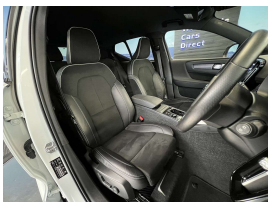

2021 Volvo XC40 Hybrid B4 AWD R-Design - Low Kms - BIG Spec - Grac

Stock ID 17347

Engine 2000 cc, Hybrid

Body SUV

Odometer 43,880 km

Interior 0

Transmission Automatic

Welcome to Wholesale Cars Direct.
WCD is quality, WCD is service, it is who we are.

Another grade 4.5 pristine European vehicle as expected from WCD bringing premium condition vehicles to NZ. Hybrid compact mild hybrid Volvo SUV. Comes with 19" factory alloys Harmon Kardon audio, 360 degree surround camera, Reverse camera, Park assist, Apple Car Play, Android Auto, Collision avoidance, Blind spot monitoring, Rear cross traffic warning, Road sign information, Lane departure warning, Lane keep assist, Active L E D headlights, Partial leather R Design sports seats, Auto headlights, Auto high beam, Heated Front seats with drivers memory seat, Heated steering wheel, All wheel drive, Privacy glass, Electric tail gate, Proximity key - Push button start, 9 Air bags, 3 Point seat belts