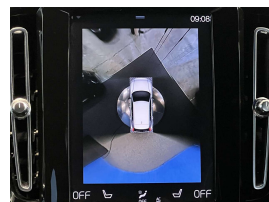

2021 Volvo XC40 Hybrid B4 AWD R-Design - Low Kms - BIG Spec - Grac

Stock ID 17347

Engine 2000 cc, Hybrid

Body SUV

Odometer 43,880 km

Interior 0

Transmission Automatic

Welcome to Wholesale Cars Direct.
WCD is quality, WCD is service, it is who we are.

Another grade 4.5 pristine European vehicle as expected from WCD bringing premium condition vehicles to NZ. Hybrid compact mild hybrid Volvo SUV. Comes with 19" factory alloys Harmon Kardon audio, 360 degree surround camera, Reverse camera, Park assist, Apple Car Play, Android Auto, Collision avoidance, Blind spot monitoring, Rear cross traffic warning, Road sign information, Lane departure warning, Lane keep assist, Active L E D headlights, Partial leather R Design sports seats, Auto headlights, Auto high beam, Heated Front seats with drivers memory seat, Heated steering wheel, All wheel drive, Privacy glass, Electric tail gate, Proximity key - Push button start, 9 Air bags, 3 Point seat belts