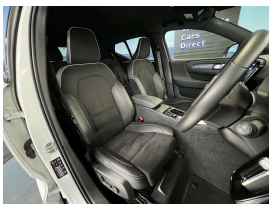

2021 Volvo XC40 Hybrid B4 AWD R-Design - Low Kms - BIG Spec - Grac