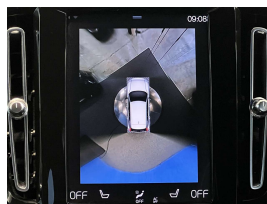

2021 Volvo XC40 Hybrid B4 AWD R-Design - Low Kms - BIG Spec - Grac