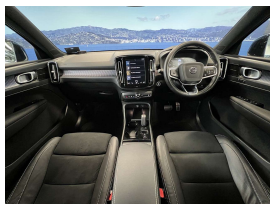

2021 Volvo XC40 Hybrid B4 AWD R-Design - Low Kms - BIG Spec - Grac