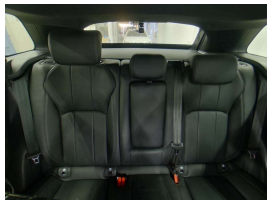

Wholesale Cars Direct

2018 Land Rover Range Rover Evoque Landmark Limited Edition -

Stock ID 17238
Engine 2000 cc
Body SUV
Odometer 34,346 km
Interior Leather
Transmission Automatic

Welcome to Wholesale Cars Direct.
WCD is quality, WCD is service, it is who we are.