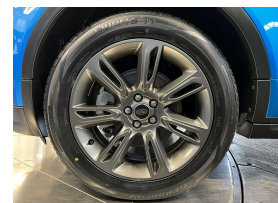

Wholesale Cars Direct

2018 Land Rover Range Rover Evoque Landmark Ltd Edition -

Stock ID	17238
Engine	2000 cc, Internal Combustion
Body	SUV
Odometer	34,450 km
Interior	Leather
Transmission	Automatic

Welcome to Wholesale Cars Direct.
WCD is quality, WCD is service, it is who we are.

A very rare Landmark limited edition Evoque. A special release to celebrate six years of Evoque production. It is distinguished by its unique aesthetic enhancements along with its high level of standard equipment. This is an outstanding example with such low Kms. Comes with Range Rovers Autonomous Emergency braking system (AEB), Blind Spot monitoring, Reverse traffic detection, Lane keep assist system, Lane departure warning, Heated electric memory front seats, Meridian audio, 19" factory alloys with a brand new set of tires fitted in NZ, Leather trim, Panoramic sunroof, 15 airbags, Reverse camera, Cruise control, Stability control, ISOFIX child seat anchors, 3 Point seat belts for