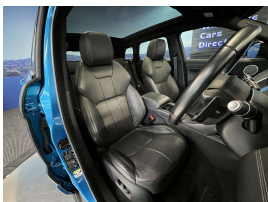

Wholesale Cars Direct

2018 Land Rover Range Rover Evoque Landmark Ltd Edition -

Stock ID	17238
Engine	2000 cc, Internal Combustion
Body	SUV
Odometer	34,450 km
Interior	Leather
Transmission	Automatic

Welcome to Wholesale Cars Direct.
WCD is quality, WCD is service, it is who we are.

A very rare Landmark limited edition Evoque. A special release to celebrate six years of Evoque production. It is distinguished by its unique aesthetic enhancements along with its high level of standard equipment. This is an outstanding example with such low Kms. Comes with Range Rovers Autonomous Emergency braking system (AEB), Blind Spot monitoring, Reverse traffic detection, Lane keep assist system, Lane departure warning, Heated electric memory front seats, Meridian audio, 19" factory alloys with a brand new set of tires fitted in NZ, Leather trim, Panoramic sunroof, 15 airbags, Reverse camera, Cruise control, Stability control, ISOFIX child seat anchors, 3 Point seat belts for