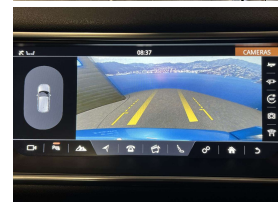

Wholesale Cars Direct

2018 Land Rover Range Rover Evoque Landmark Ltd Edition -

Stock ID	17238
Engine	2000 cc, Internal Combustion
Body	SUV
Odometer	34,450 km
Interior	Leather
Transmission	Automatic

Welcome to Wholesale Cars Direct.
WCD is quality, WCD is service, it is who we are.

A very rare Landmark limited edition Evoque. A special release to celebrate six years of Evoque production. It is distinguished by its unique aesthetic enhancements along with its high level of standard equipment. This is an outstanding example with such low Kms. Comes with Range Rovers Autonomous Emergency braking system (AEB), Blind Spot monitoring, Reverse traffic detection, Lane keep assist system, Lane departure warning, Heated electric memory front seats, Meridian audio, 19" factory alloys with a brand new set of tires fitted in NZ, Leather trim, Panoramic sunroof, 15 airbags, Reverse camera, Cruise control, Stability control, ISOFIX child seat anchors, 3 Point seat belts for