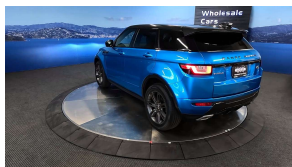

Wholesale Cars Direct

2018 Land Rover Range Rover Evoque Landmark Ltd Edition -

Stock ID	17238
Engine	2000 cc, Internal Combustion
Body	SUV
Odometer	34,450 km
Interior	Leather
Transmission	Automatic

Welcome to Wholesale Cars Direct.
WCD is quality, WCD is service, it is who we are.

A very rare Landmark limited edition Evoque. A special release to celebrate six years of Evoque production. It is distinguished by its unique aesthetic enhancements along with its high level of standard equipment. This is an outstanding example with such low Kms. Comes with Range Rovers Autonomous Emergency braking system (AEB), Blind Spot monitoring, Reverse traffic detection, Lane keep assist system, Lane departure warning, Heated electric memory front seats, Meridian audio, 19" factory alloys with a brand new set of tires fitted in NZ, Leather trim, Panoramic sunroof, 15 airbags, Reverse camera, Cruise control, Stability control, ISOFIX child seat anchors, 3 Point seat belts for