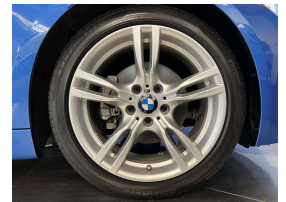

## 2017 BMW 320i Leather - Motorsport - Grade 4.5 - NZ Nav &

Vehicle	Odometer	Engine	Seats	Stock ID
Details	41.418 km	2000 cc	5	16052