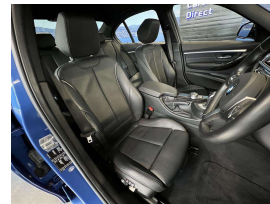

## 2017 BMW 320i Leather - Motorsport - Grade 4.5 - NZ Nav &

Vehicle	Odometer	Engine	Seats	Stock ID
Details	41.418 km	2000 cc	5	16052