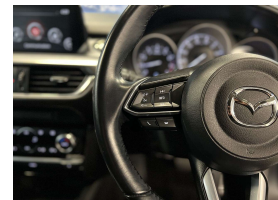

Wholesale Cars Direct

2017 Mazda Atenza Pro Active - Heads Up Display - Low Kms. \$23,990

Stock ID	17139
Engine	2000 cc
Body	Station Wagon
Odometer	54,620 km
Interior	0
Transmission	Automatic

Welcome to Wholesale Cars Direct.
WCD is quality, WCD is service, it is who we are.

A pristine, premium spec example of the facelift model Atenza 20S. Comes with 17" Factory alloy wheels, Cruise control, 3 Point Safety Belts for all Seats, 6 air Bags, Isofix car seat anchor points, Multi function steering wheel with paddle shift tiptronic, Blind spot assist, Rear cross traffic alert, Heads up display, Smart city brake support, Reverse camera, Bluetooth, Dual side climate control, Lane departure warning, Lane keep assist system, Traffic sign recognition, Proximity key - Push button start.