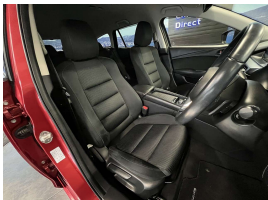

Wholesale Cars Direct

2017 Mazda Atenza Pro Active - Heads Up Display - Low Kms. \$23,990

Stock ID	17139
Engine	2000 cc
Body	Station Wagon
Odometer	54,620 km
Interior	0
Transmission	Automatic

Welcome to Wholesale Cars Direct.
WCD is quality, WCD is service, it is who we are.

A pristine, premium spec example of the facelift model Atenza 20S. Comes with 17" Factory alloy wheels, Cruise control, 3 Point Safety Belts for all Seats, 6 air Bags, Isofix car seat anchor points, Multi function steering wheel with paddle shift tiptronic, Blind spot assist, Rear cross traffic alert, Heads up display, Smart city brake support, Reverse camera, Bluetooth, Dual side climate control, Lane departure warning, Lane keep assist system, Traffic sign recognition, Proximity key - Push button start.