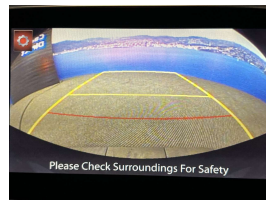

2017 Mazda Atenza Pro Active - Heads Up Display - Low Kms. $23,990