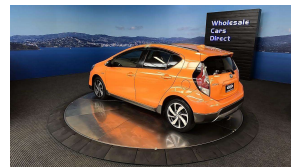

Wholesale Cars Direct

2016 Toyota Aqua Hybrid X-Urban - Apple Car Play Android

Vehicle	Odometer	Engine	Seats	Stock ID
Details	61.800 km	1500 cc	-	15660

TRADE IN's

All trade ins can be facilitated here quickly and easily