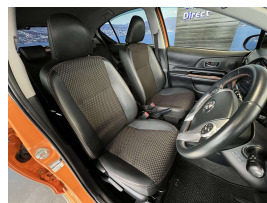

Wholesale Cars Direct

2016 Toyota Aqua Hybrid X-Urban - Apple Car Play Android

Vehicle	Odometer	Engine	Seats	Stock ID
Details	61.800 km	1500 cc	-	15660

TRADE IN's

All trade ins can be facilitated here quickly and easily