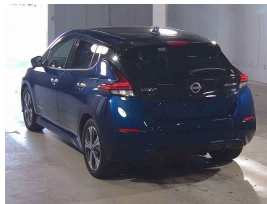

## 2022 Nissan Leaf 40kwh XV Selection - 93% SOH - Grade 4.5. \$22,990

Buy Safe  
This car is in excellent condition and has been thoroughly inspected by our team of experts. It is a high-quality vehicle that is ready to be driven.

**Stock ID** 17471

**Engine** -

**Body** Hatchback

**Odometer** 44,325 km

**Interior** 0

**Transmission** Automatic

Welcome to Wholesale Cars Direct.  
WCD is quality, WCD is service, it is who we are.

A pristine high state of health low quick charge Nissan Leaf bought in Japan mid way through May, arrival to NZ is expected end of June. Grade 4.5 as expected by WCD bringing premium condition vehicles to NZ.  
This can be purchased prior to arrival subject to condition & test drive.