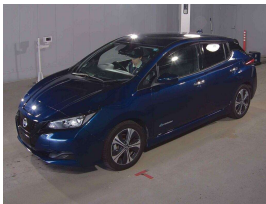

## 2022 Nissan Leaf 40kwh XV Selection - 93% SOH - Grade 4.5. \$22,990

Buy Safe  
This car is in excellent condition and has been thoroughly inspected by our team of experts. It is a high-quality vehicle that is ready to be driven.

**Stock ID** 17471

**Engine** -

**Body** Hatchback

**Odometer** 44,325 km

**Interior** 0

**Transmission** Automatic

Welcome to Wholesale Cars Direct.  
WCD is quality, WCD is service, it is who we are.

A pristine high state of health low quick charge Nissan Leaf bought in Japan mid way through May, arrival to NZ is expected end of June. Grade 4.5 as expected by WCD bringing premium condition vehicles to NZ.  
This can be purchased prior to arrival subject to condition & test drive.