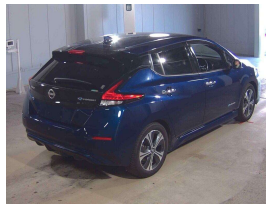

## 2022 Nissan Leaf 40kwh XV Selection - 93% SOH - Grade 4.5. \$22,990

Buy Safe  
This car is in excellent condition and has been thoroughly inspected by our team of experts. It is a high-quality vehicle that is ready to be driven.

**Stock ID** 17471

**Engine** -

**Body** Hatchback

**Odometer** 44,325 km

**Interior** 0

**Transmission** Automatic

Welcome to Wholesale Cars Direct.  
WCD is quality, WCD is service, it is who we are.

A pristine high state of health low quick charge Nissan Leaf bought in Japan mid way through May, arrival to NZ is expected end of June. Grade 4.5 as expected by WCD bringing premium condition vehicles to NZ.  
This can be purchased prior to arrival subject to condition & test drive.