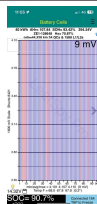

## 2022 Nissan Leaf 40kwh XV Selection - 93% SOH - Grade 4.5. \$22,990

Buy Safe  
This car is in excellent condition and has been thoroughly inspected by our team of experts. It is a high-quality vehicle that is ready to be driven.

**Stock ID** 17471

**Engine** -

**Body** Hatchback

**Odometer** 44,325 km

**Interior** 0

**Transmission** Automatic

Welcome to Wholesale Cars Direct.  
WCD is quality, WCD is service, it is who we are.

A pristine high state of health low quick charge Nissan Leaf bought in Japan mid way through May, arrival to NZ is expected end of June. Grade 4.5 as expected by WCD bringing premium condition vehicles to NZ.  
This can be purchased prior to arrival subject to condition & test drive.