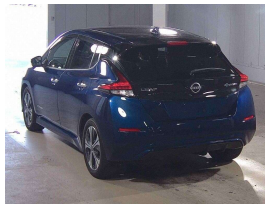

## 2022 Nissan Leaf 40kwh XV Selection - 93% SOH - Grade 4.5. \$22,990

Buy Safe  
This car is a high quality vehicle with a low mileage and a good condition. It is a great choice for anyone looking for a reliable and efficient car.

**Stock ID** 17471

**Engine** -

**Body** Hatchback

**Odometer** 44,325 km

**Interior** 0

**Transmission** Automatic

Welcome to Wholesale Cars Direct.  
WCD is quality, WCD is service, it is who we are.

A pristine high state of health low quick charge Nissan Leaf bought in Japan mid way through May, arrival to NZ is expected end of June. Grade 4.5 as expected by WCD bringing premium condition vehicles to NZ.  
This can be purchased prior to arrival subject to condition & test drive.