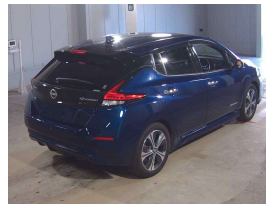

## 2022 Nissan Leaf 40kwh XV Selection - 93% SOH - Grade 4.5. \$22,990

Buy Safe  
This car is a high quality vehicle with a low mileage and a good condition. It is a great choice for anyone looking for a reliable and efficient car.

**Stock ID** 17471

**Engine** -

**Body** Hatchback

**Odometer** 44,325 km

**Interior** 0

**Transmission** Automatic

Welcome to Wholesale Cars Direct.  
WCD is quality, WCD is service, it is who we are.

A pristine high state of health low quick charge Nissan Leaf bought in Japan mid way through May, arrival to NZ is expected end of June. Grade 4.5 as expected by WCD bringing premium condition vehicles to NZ.  
This can be purchased prior to arrival subject to condition & test drive.