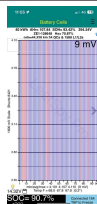

## 2022 Nissan Leaf 40kwh XV Selection - 93% SOH - Grade 4.5. \$22,990

Buy Safe  
This car is a high quality vehicle with a low mileage and a good condition. It is a great choice for anyone looking for a reliable and efficient car.

**Stock ID** 17471

**Engine** -

**Body** Hatchback

**Odometer** 44,325 km

**Interior** 0

**Transmission** Automatic

Welcome to Wholesale Cars Direct.  
WCD is quality, WCD is service, it is who we are.

A pristine high state of health low quick charge Nissan Leaf bought in Japan mid way through May, arrival to NZ is expected end of June. Grade 4.5 as expected by WCD bringing premium condition vehicles to NZ.  
This can be purchased prior to arrival subject to condition & test drive.