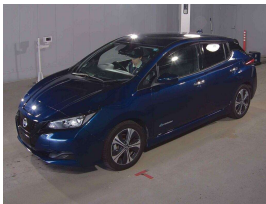

## 2022 Nissan Leaf 40kwh XV Selection - 93% SOH - Grade 4.5. \$22,990

Buy Safe  
This car is a high quality vehicle with a low mileage and a good condition. It is a great choice for anyone looking for a reliable and efficient car.

**Stock ID** 17471

**Engine** -

**Body** Hatchback

**Odometer** 44,325 km

**Interior** 0

**Transmission** Automatic

Welcome to Wholesale Cars Direct.  
WCD is quality, WCD is service, it is who we are.

A pristine high state of health low quick charge Nissan Leaf bought in Japan mid way through May, arrival to NZ is expected end of June. Grade 4.5 as expected by WCD bringing premium condition vehicles to NZ.  
This can be purchased prior to arrival subject to condition & test drive.