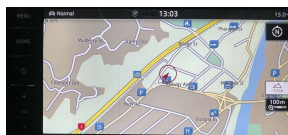

Wholesale Cars Direct

2019 Volkswagen Polo R- Line 110Kw - Grade 4.5 - Radar Cruise -

Stock ID 17124

Engine 1500 cc

Body Hatchback

Odometer 12,170 km

Interior 0

Transmission Automatic

Welcome to Wholesale Cars Direct.
WCD is quality, WCD is service, it is who we are.

Grade 4.5 R-Line Volkswagen Polo. Exceptionally pristine with the low Kms. Comes with virtual cockpit dash, Park assist, R-line sports front seats, Drive mode selection, 17" factory alloys, 6 airbags, Radar cruise control, Blind Spot monitoring, Rear cross traffic alert, Forward collision warning, Proactive occupant safety system, Multi function sports steering wheel with paddle shift tiptronic, Reversing camera, Front/Rear parking sensors, Traction control, Proximity key - Push button start, ABS, Isofix child seat anchor points, 3 Point seat belts for all seats, Auto headlights, LED daytime running lights, Dual side climate air conditioning, Apple Car Play/Android Auto, Bluetooth music streaming, Hands