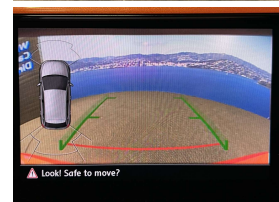

Wholesale Cars Direct

2019 Volkswagen Polo R- Line 110Kw - Grade 4.5 - Radar Cruise -

Stock ID 17124

Engine 1500 cc

Body Hatchback

Odometer 12,170 km

Interior 0

Transmission Automatic

Welcome to Wholesale Cars Direct.
WCD is quality, WCD is service, it is who we are.

Grade 4.5 R-Line Volkswagen Polo. Exceptionally pristine with the low Kms. Comes with virtual cockpit dash, Park assist, R-line sports front seats, Drive mode selection, 17" factory alloys, 6 airbags, Radar cruise control, Blind Spot monitoring, Rear cross traffic alert, Forward collision warning, Proactive occupant safety system, Multi function sports steering wheel with paddle shift tiptronic, Reversing camera, Front/Rear parking sensors, Traction control, Proximity key - Push button start, ABS, Isofix child seat anchor points, 3 Point seat belts for all seats, Auto headlights, LED daytime running lights, Dual side climate air conditioning, Apple Car Play/Android Auto, Bluetooth music streaming, Hands

AJ Hoare
Vehicle Consultant
0800 22 44 02
021 784 687
aj@wcd.co.nz

Scotty Duncan
For Finance
+ Vehicle Consultant
0800 22 44 02 EXTN 2
022 071 2299
scott@wcd.co.nz