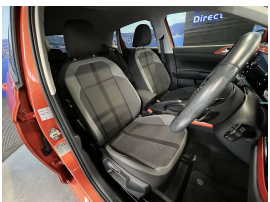

Wholesale Cars Direct

2019 Volkswagen Polo R- Line 110Kw - Grade 4.5 - Radar Cruise -

Stock ID 17124

Engine 1500 cc

Body Hatchback

Odometer 12,170 km

Interior 0

Transmission Automatic

Welcome to Wholesale Cars Direct.
WCD is quality, WCD is service, it is who we are.

Grade 4.5 R-Line Volkswagen Polo. Exceptionally pristine with the low Kms. Comes with virtual cockpit dash, Park assist, R-line sports front seats, Drive mode selection, 17" factory alloys, 6 airbags, Radar cruise control, Blind Spot monitoring, Rear cross traffic alert, Forward collision warning, Proactive occupant safety system, Multi function sports steering wheel with paddle shift tiptronic, Reversing camera, Front/Rear parking sensors, Traction control, Proximity key - Push button start, ABS, Isofix child seat anchor points, 3 Point seat belts for all seats, Auto headlights, LED daytime running lights, Dual side climate air conditioning, Apple Car Play/Android Auto, Bluetooth music streaming, Hands