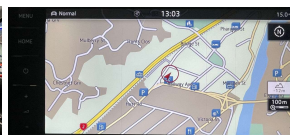

2019 Volkswagen Polo R- Line 110Kw - Grade 4.5 - Radar Cruise -