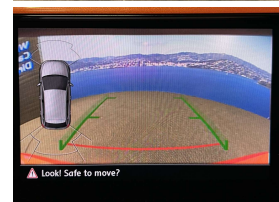

2019 Volkswagen Polo R- Line 110Kw - Grade 4.5 - Radar Cruise -