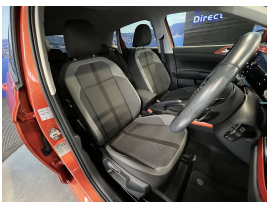

2019 Volkswagen Polo R- Line 110Kw - Grade 4.5 - Radar Cruise -