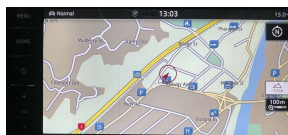

Wholesale Cars Direct

2019 Volkswagen Polo R- Line 110Kw - Grade 4.5 - Radar Cruise -

Stock ID	17124
Engine	1500 cc
Body	Hatchback
Odometer	12,170 km
Interior	0
Transmission	Automatic

Welcome to Wholesale Cars Direct.
WCD is quality, WCD is service, it is who we are.

Grade 4.5 R-Line Volkswagen Polo. Exceptionally pristine with the low Kms. Comes with virtual cockpit dash, Park assist, R-line sports front seats, Drive mode selection, 17" factory alloys, 6 airbags, Radar cruise control, Blind Spot monitoring, Rear cross traffic alert, Forward collision warning, Proactive occupant safety system, Multi function sports steering wheel with paddle shift tiptronic, Reversing camera, Front/Rear parking sensors, Traction control, Proximity key - Push button start, ABS, Isofix child seat anchor points, 3 Point seat belts for all seats, Auto headlights, LED daytime running lights, Dual side climate air conditioning, Apple Car Play, Bluetooth music streaming, Hands free, Stereo