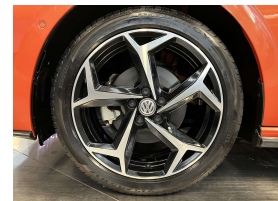

Wholesale Cars Direct

2019 Volkswagen Polo R- Line 110Kw - Grade 4.5 - Radar Cruise -

Stock ID	17124
Engine	1500 cc
Body	Hatchback
Odometer	12,170 km
Interior	0
Transmission	Automatic

Welcome to Wholesale Cars Direct.
WCD is quality, WCD is service, it is who we are.

Grade 4.5 R-Line Volkswagen Polo. Exceptionally pristine with the low Kms. Comes with virtual cockpit dash, Park assist, R-line sports front seats, Drive mode selection, 17" factory alloys, 6 airbags, Radar cruise control, Blind Spot monitoring, Rear cross traffic alert, Forward collision warning, Proactive occupant safety system, Multi function sports steering wheel with paddle shift tiptronic, Reversing camera, Front/Rear parking sensors, Traction control, Proximity key - Push button start, ABS, Isofix child seat anchor points, 3 Point seat belts for all seats, Auto headlights, LED daytime running lights, Dual side climate air conditioning, Apple Car Play, Bluetooth music streaming, Hands free, Stereo