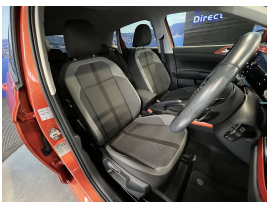

Wholesale Cars Direct

2019 Volkswagen Polo R- Line 110Kw - Grade 4.5 - Radar Cruise -

Stock ID	17124
Engine	1500 cc
Body	Hatchback
Odometer	12,170 km
Interior	0
Transmission	Automatic

Welcome to Wholesale Cars Direct.
WCD is quality, WCD is service, it is who we are.

Grade 4.5 R-Line Volkswagen Polo. Exceptionally pristine with the low Kms. Comes with virtual cockpit dash, Park assist, R-line sports front seats, Drive mode selection, 17" factory alloys, 6 airbags, Radar cruise control, Blind Spot monitoring, Rear cross traffic alert, Forward collision warning, Proactive occupant safety system, Multi function sports steering wheel with paddle shift tiptronic, Reversing camera, Front/Rear parking sensors, Traction control, Proximity key - Push button start, ABS, Isofix child seat anchor points, 3 Point seat belts for all seats, Auto headlights, LED daytime running lights, Dual side climate air conditioning, Apple Car Play, Bluetooth music streaming, Hands free, Stereo