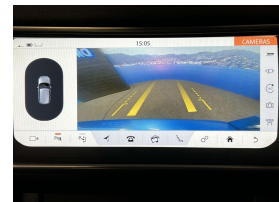

Wholesale Cars Direct

2018 Land Rover Range Rover Evoque Landmark Limited Edition - BIG

Stock ID	17284
Engine	2000 cc
Body	SUV
Odometer	55,380 km
Interior	Leather
Transmission	Automatic

Welcome to Wholesale Cars Direct.
WCD is quality, WCD is service, it is who we are.

A very rare Landmark limited edition Evoque diesel. A special release to celebrate six years of Evoque production. It is distinguished by its unique aesthetic enhancements along with its high level of standard equipment. This is an outstanding example with such low Kms. Comes with Range Rovers Autonomous Emergency braking system (AEB), Lane departure warning, Heated electric memory front seats, Meridian audio, 19" factory alloys, Leather trim, Panoramic sunroof, 15 airbags, Reverse camera, Cruise control, Stability control, ISOFIX child seat anchors, 3 Point seat belts for all seats, Auto headlights, Auto high beam, Dual side climate air conditioning, Front/Rear parking sensors, Electric