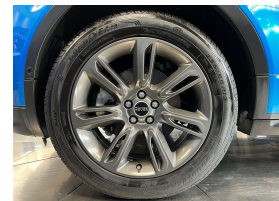

Wholesale Cars Direct

2018 Land Rover Range Rover Evoque Landmark Limited Edition - BIG

Stock ID	17284
Engine	2000 cc
Body	SUV
Odometer	55,380 km
Interior	Leather
Transmission	Automatic

Welcome to Wholesale Cars Direct.
WCD is quality, WCD is service, it is who we are.

A very rare Landmark limited edition Evoque diesel. A special release to celebrate six years of Evoque production. It is distinguished by its unique aesthetic enhancements along with its high level of standard equipment. This is an outstanding example with such low Kms. Comes with Range Rovers Autonomous Emergency braking system (AEB), Lane departure warning, Heated electric memory front seats, Meridian audio, 19" factory alloys, Leather trim, Panoramic sunroof, 15 airbags, Reverse camera, Cruise control, Stability control, ISOFIX child seat anchors, 3 Point seat belts for all seats, Auto headlights, Auto high beam, Dual side climate air conditioning, Front/Rear parking sensors, Electric