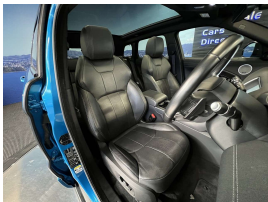

Wholesale Cars Direct

2018 Land Rover Range Rover Evoque Landmark Limited Edition - BIG

Stock ID	17284
Engine	2000 cc
Body	SUV
Odometer	55,380 km
Interior	Leather
Transmission	Automatic

Welcome to Wholesale Cars Direct.
WCD is quality, WCD is service, it is who we are.

A very rare Landmark limited edition Evoque diesel. A special release to celebrate six years of Evoque production. It is distinguished by its unique aesthetic enhancements along with its high level of standard equipment. This is an outstanding example with such low Kms. Comes with Range Rovers Autonomous Emergency braking system (AEB), Lane departure warning, Heated electric memory front seats, Meridian audio, 19" factory alloys, Leather trim, Panoramic sunroof, 15 airbags, Reverse camera, Cruise control, Stability control, ISOFIX child seat anchors, 3 Point seat belts for all seats, Auto headlights, Auto high beam, Dual side climate air conditioning, Front/Rear parking sensors, Electric