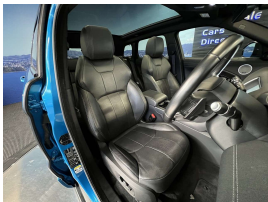

## 2018 Land Rover Range Rover Evoque Landmark Limited Edition - BIG

<b>Stock ID</b>	17284
<b>Engine</b>	2000 cc
<b>Body</b>	SUV
<b>Odometer</b>	55,380 km
<b>Interior</b>	Leather
<b>Transmission</b>	Automatic

Welcome to Wholesale Cars Direct.  
WCD is quality, WCD is service, it is who we are.

A very rare Landmark limited edition Evoque diesel. A special release to celebrate six years of Evoque production. It is distinguished by its unique aesthetic enhancements along with its high level of standard equipment. This is an outstanding example with such low Kms. Comes with Range Rovers Autonomous Emergency braking system (AEB), Lane departure warning, Heated electric memory front seats, Meridian audio, 19" factory alloys, Leather trim, Panoramic sunroof, 15 airbags, Reverse camera, Cruise control, Stability control, ISOFIX child seat anchors, 3 Point seat belts for all seats, Auto headlights, Auto high beam, Dual side climate air conditioning, Front/Rear parking sensors, Electric