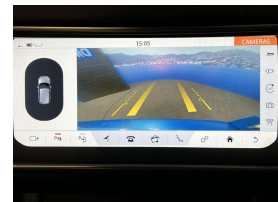

## 2018 Land Rover Range Rover Evoque Landmark Limited Edition - BIG

<b>Stock ID</b>	17284
<b>Engine</b>	2000 cc
<b>Body</b>	SUV
<b>Odometer</b>	55,380 km
<b>Interior</b>	Leather
<b>Transmission</b>	Automatic

Welcome to Wholesale Cars Direct.  
WCD is quality, WCD is service, it is who we are.

A very rare Landmark limited edition Evoque diesel. A special release to celebrate six years of Evoque production. It is distinguished by its unique aesthetic enhancements along with its high level of standard equipment. This is an outstanding example with such low Kms. Comes with Range Rovers Autonomous Emergency braking system (AEB), Lane departure warning, Heated electric memory front seats, Meridian audio, 19" factory alloys, Leather trim, Panoramic sunroof, 15 airbags, Reverse camera, Cruise control, Stability control, ISOFIX child seat anchors, 3 Point seat belts for all seats, Auto headlights, Auto high beam, Dual side climate air conditioning, Front/Rear parking sensors, Electric