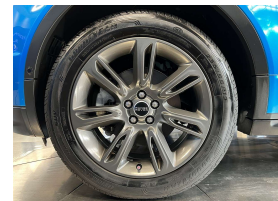

## 2018 Land Rover Range Rover Evoque Landmark Limited Edition - BIG

<b>Stock ID</b>	17284
<b>Engine</b>	2000 cc
<b>Body</b>	SUV
<b>Odometer</b>	55,380 km
<b>Interior</b>	Leather
<b>Transmission</b>	Automatic

Welcome to Wholesale Cars Direct.  
WCD is quality, WCD is service, it is who we are.

A very rare Landmark limited edition Evoque diesel. A special release to celebrate six years of Evoque production. It is distinguished by its unique aesthetic enhancements along with its high level of standard equipment. This is an outstanding example with such low Kms. Comes with Range Rovers Autonomous Emergency braking system (AEB), Lane departure warning, Heated electric memory front seats, Meridian audio, 19" factory alloys, Leather trim, Panoramic sunroof, 15 airbags, Reverse camera, Cruise control, Stability control, ISOFIX child seat anchors, 3 Point seat belts for all seats, Auto headlights, Auto high beam, Dual side climate air conditioning, Front/Rear parking sensors, Electric