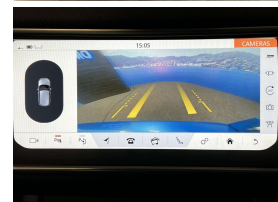

## 2018 Land Rover Range Rover Evoque Landmark Limited Edition - BIG

<b>Stock ID</b>	17284
<b>Engine</b>	2000 cc, Internal Combustion
<b>Body</b>	SUV
<b>Odometer</b>	55,380 km
<b>Interior</b>	Leather
<b>Transmission</b>	Automatic

Welcome to Wholesale Cars Direct.  
WCD is quality, WCD is service, it is who we are.

A very rare Landmark limited edition Evoque diesel. A special release to celebrate six years of Evoque production. It is distinguished by its unique aesthetic enhancements along with its high level of standard equipment. This is an outstanding example with such low Kms. Comes with Range Rovers Autonomous Emergency braking system (AEB), Lane departure warning, Heated electric memory front seats, Meridian audio, 19" factory alloys, Leather trim, Panoramic sunroof, 15 airbags, Reverse camera, Cruise control, Stability control, ISOFIX child seat anchors, 3 Point seat belts for all seats, Auto headlights, Auto high beam, Dual side climate air conditioning, Front/Rear parking sensors, Electric