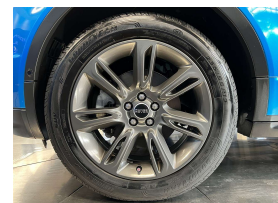

## 2018 Land Rover Range Rover Evoque Landmark Limited Edition - BIG

<b>Stock ID</b>	17284
<b>Engine</b>	2000 cc, Internal Combustion
<b>Body</b>	SUV
<b>Odometer</b>	55,380 km
<b>Interior</b>	Leather
<b>Transmission</b>	Automatic

Welcome to Wholesale Cars Direct.  
WCD is quality, WCD is service, it is who we are.

A very rare Landmark limited edition Evoque diesel. A special release to celebrate six years of Evoque production. It is distinguished by its unique aesthetic enhancements along with its high level of standard equipment. This is an outstanding example with such low Kms. Comes with Range Rovers Autonomous Emergency braking system (AEB), Lane departure warning, Heated electric memory front seats, Meridian audio, 19" factory alloys, Leather trim, Panoramic sunroof, 15 airbags, Reverse camera, Cruise control, Stability control, ISOFIX child seat anchors, 3 Point seat belts for all seats, Auto headlights, Auto high beam, Dual side climate air conditioning, Front/Rear parking sensors, Electric