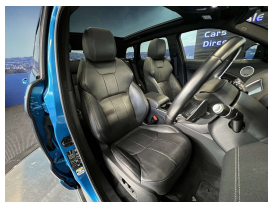

## 2018 Land Rover Range Rover Evoque Landmark Limited Edition - BIG

<b>Stock ID</b>	17284
<b>Engine</b>	2000 cc, Internal Combustion
<b>Body</b>	SUV
<b>Odometer</b>	55,380 km
<b>Interior</b>	Leather
<b>Transmission</b>	Automatic

Welcome to Wholesale Cars Direct.  
WCD is quality, WCD is service, it is who we are.

A very rare Landmark limited edition Evoque diesel. A special release to celebrate six years of Evoque production. It is distinguished by its unique aesthetic enhancements along with its high level of standard equipment. This is an outstanding example with such low Kms. Comes with Range Rovers Autonomous Emergency braking system (AEB), Lane departure warning, Heated electric memory front seats, Meridian audio, 19" factory alloys, Leather trim, Panoramic sunroof, 15 airbags, Reverse camera, Cruise control, Stability control, ISOFIX child seat anchors, 3 Point seat belts for all seats, Auto headlights, Auto high beam, Dual side climate air conditioning, Front/Rear parking sensors, Electric