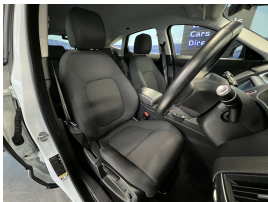

Wholesale Cars Direct

2019 Jaguar E-Pace Limited Edition of 100 Units - Apple Car Play -

Stock ID	17274
Engine	2000 cc
Body	SUV
Odometer	28,290 km
Interior	0
Transmission	Automatic

Welcome to Wholesale Cars Direct.
WCD is quality, WCD is service, it is who we are.

A very cool look, special 100 unit limited edition. An exceptional grade 4.5 as expected by WCD, specialising in bringing to NZ premium condition vehicles. Comes with Jaguars Autonomous Braking System (AEB), Lane keep assist, Blind spot monitoring, Rear cross traffic alert, 19" factory alloys with a brand new set of tires fitted in NZ, Lane departure warning, Radar cruise control, Auto headlights. Auto high beam, Proximity key - Push button start, Heated electric front seats, Electric Tailgate, ABS, Isofix child seat anchor points, 10 airbags, 3 Point seat belts for all seats, Front/Rear parking sensors, 360 degree surround view camera, Reverse camera, Dual side climate control, Bluetooth handsfree, Multi function