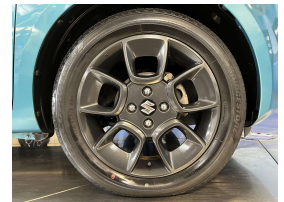

Wholesale Cars Direct

2016 Suzuki Ignis Hybrid MX - Grade 4.5. \$15,600

Vehicle	Odometer	Engine	Seats	Stock ID
Details	68,378 km	1200 cc	5	16166

TRADE IN's

All trade ins can be facilitated here quickly and easily