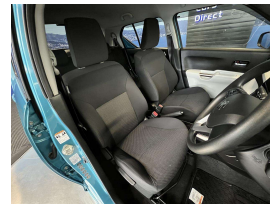

Wholesale Cars Direct

2016 Suzuki Ignis Hybrid MX - Grade 4.5. \$15,600

Vehicle	Odometer	Engine	Seats	Stock ID
Details	68,378 km	1200 cc	5	16166

TRADE IN's

All trade ins can be facilitated here quickly and easily