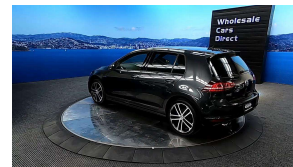

Wholesale Cars Direct

2016 Volkswagen Golf GTE PHEV - NZ Nav & Stereo Upgrade.

Vehicle	Odometer	Engine	Seats	Stock ID
Details	36.621 km	1400 cc	5	15989

Quality is not a marketing act at Wholesale Cars Direct, it is who we are.

Features include, Plug in Hybrid, 9 x SRS airbags, Radar cruise control, Electronic stability program, Dual side climate air conditioning, Auto Headlights, Lane departure warning, Paddle Shift tiptronic, Reverse camera, Bluetooth music streaming, Hands free. Stereo & Navigation upgraded to NZ spec, Push button start, 18 inch 2 tone factory alloy wheels, 3 Point seat belts for all seats, ISOFIX car seat anchor points. Powered by a 1.4L engine that develops 110kw which is combined with a 75kw electric motor for a usable power output of 153kw.