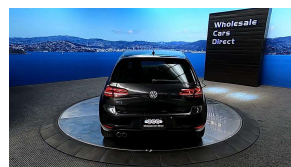

Wholesale Cars Direct

2016 Volkswagen Golf GTE PHEV - NZ Nav & Stereo Upgrade.

Vehicle	Odometer	Engine	Seats	Stock ID
Details	36.621 km	1400 cc	5	15989

Quality is not a marketing act at Wholesale Cars Direct, it is who we are.

Features include, Plug in Hybrid, 9 x SRS airbags, Radar cruise control, Electronic stability program, Dual side climate air conditioning, Auto Headlights, Lane departure warning, Paddle Shift tiptronic, Reverse camera, Bluetooth music streaming, Hands free. Stereo & Navigation upgraded to NZ spec, Push button start, 18 inch 2 tone factory alloy wheels, 3 Point seat belts for all seats, ISOFIX car seat anchor points. Powered by a 1.4L engine that develops 110kw which is combined with a 75kw electric motor for a usable power output of 153kw.